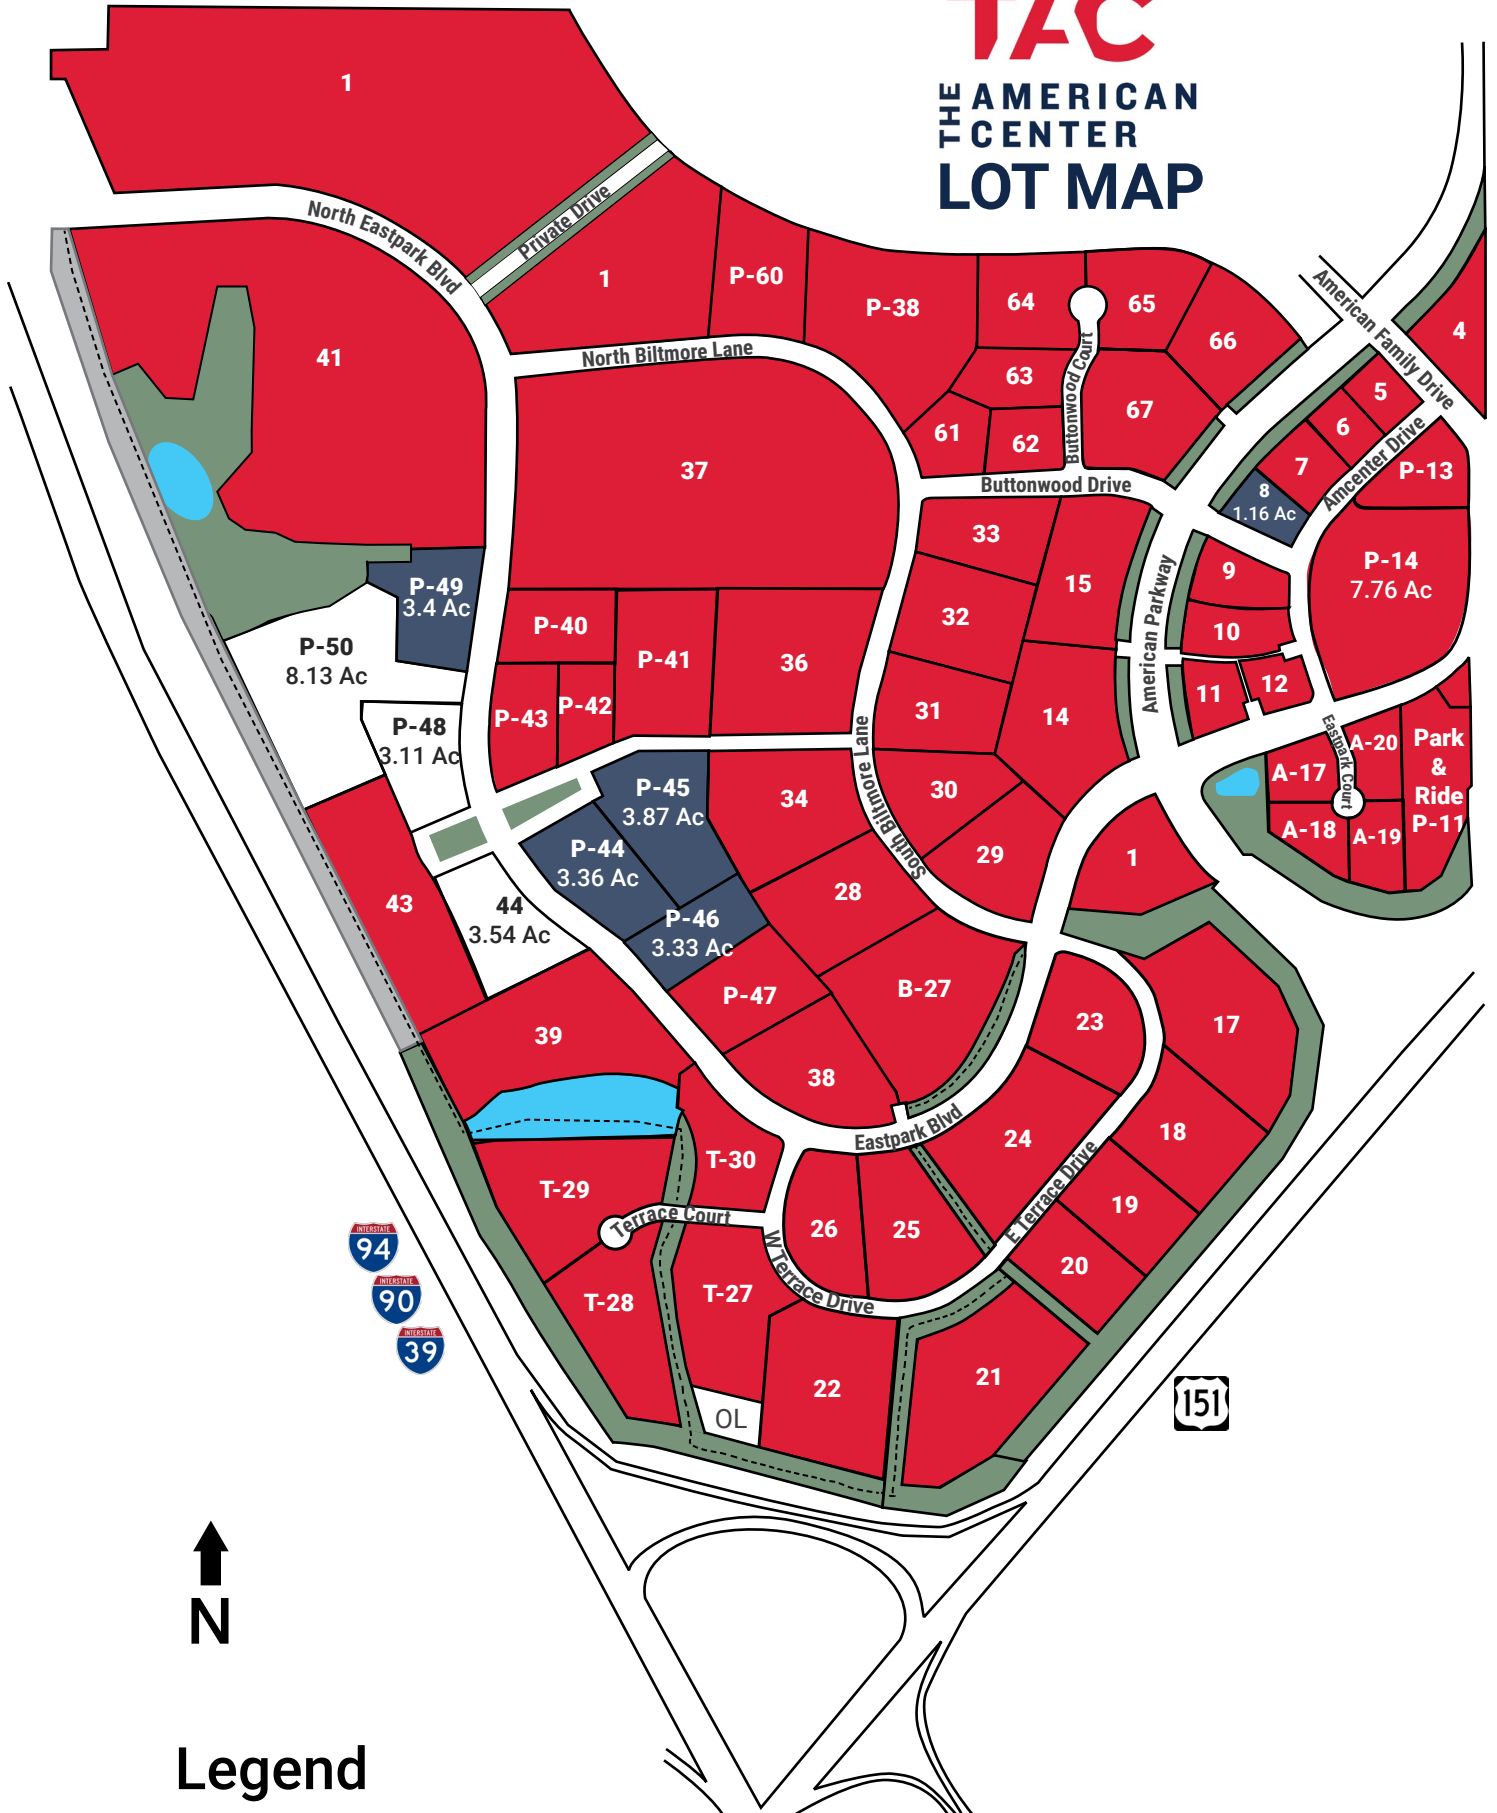

TAC

THE AMERICAN CENTER LOT MAP

Legend

- Available
- Under Contract
- Sold
- Greenway/Pond