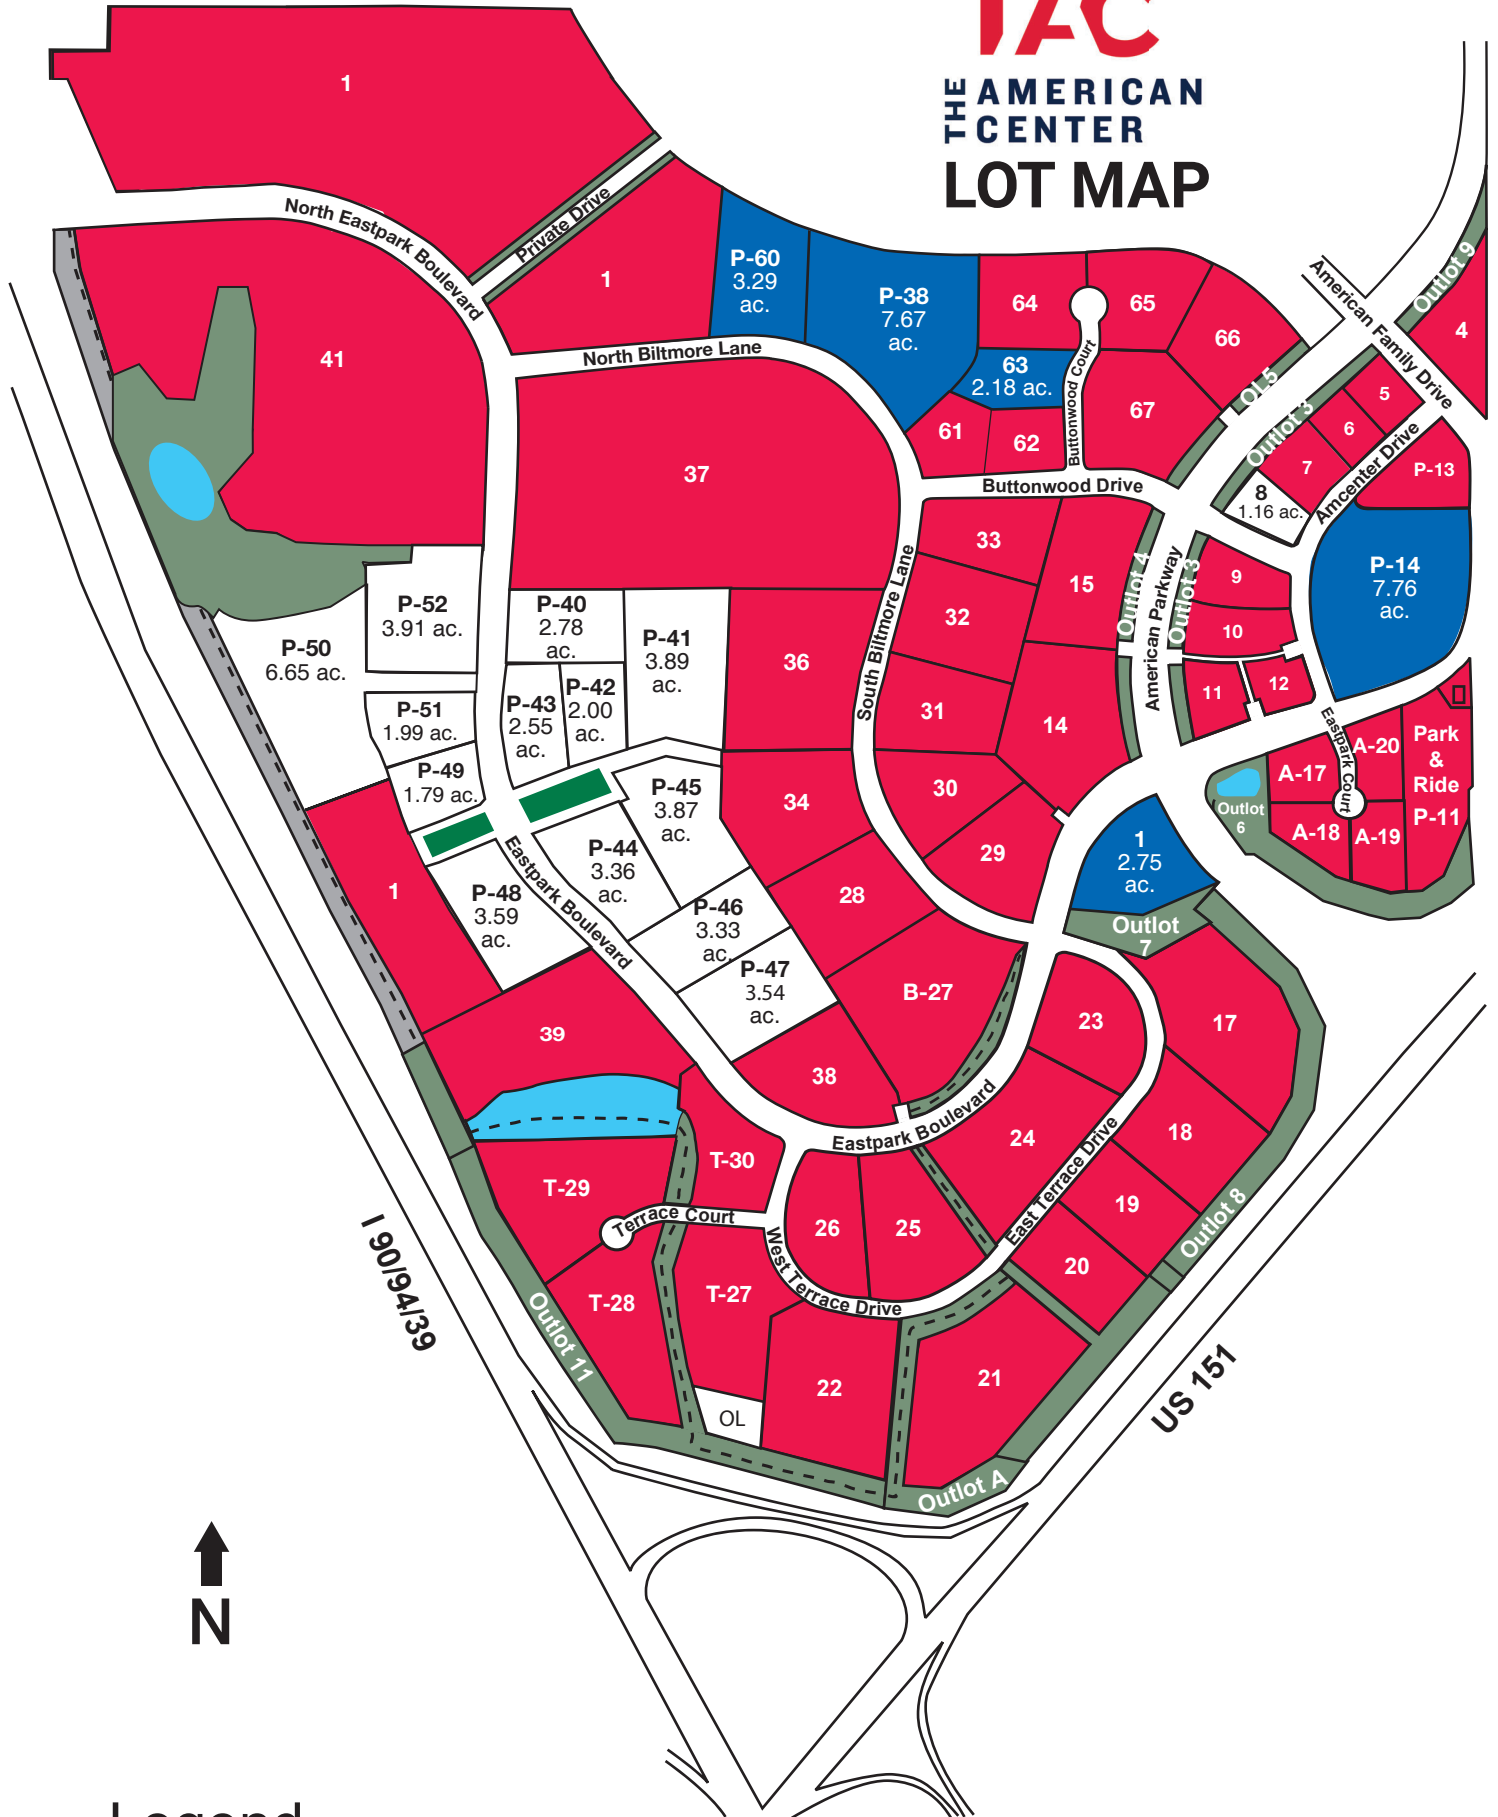

TAC

THE AMERICAN CENTER LOT MAP

Legend

- Available
- Under contract
- Sold
- Open Space/ Greenway/Pond