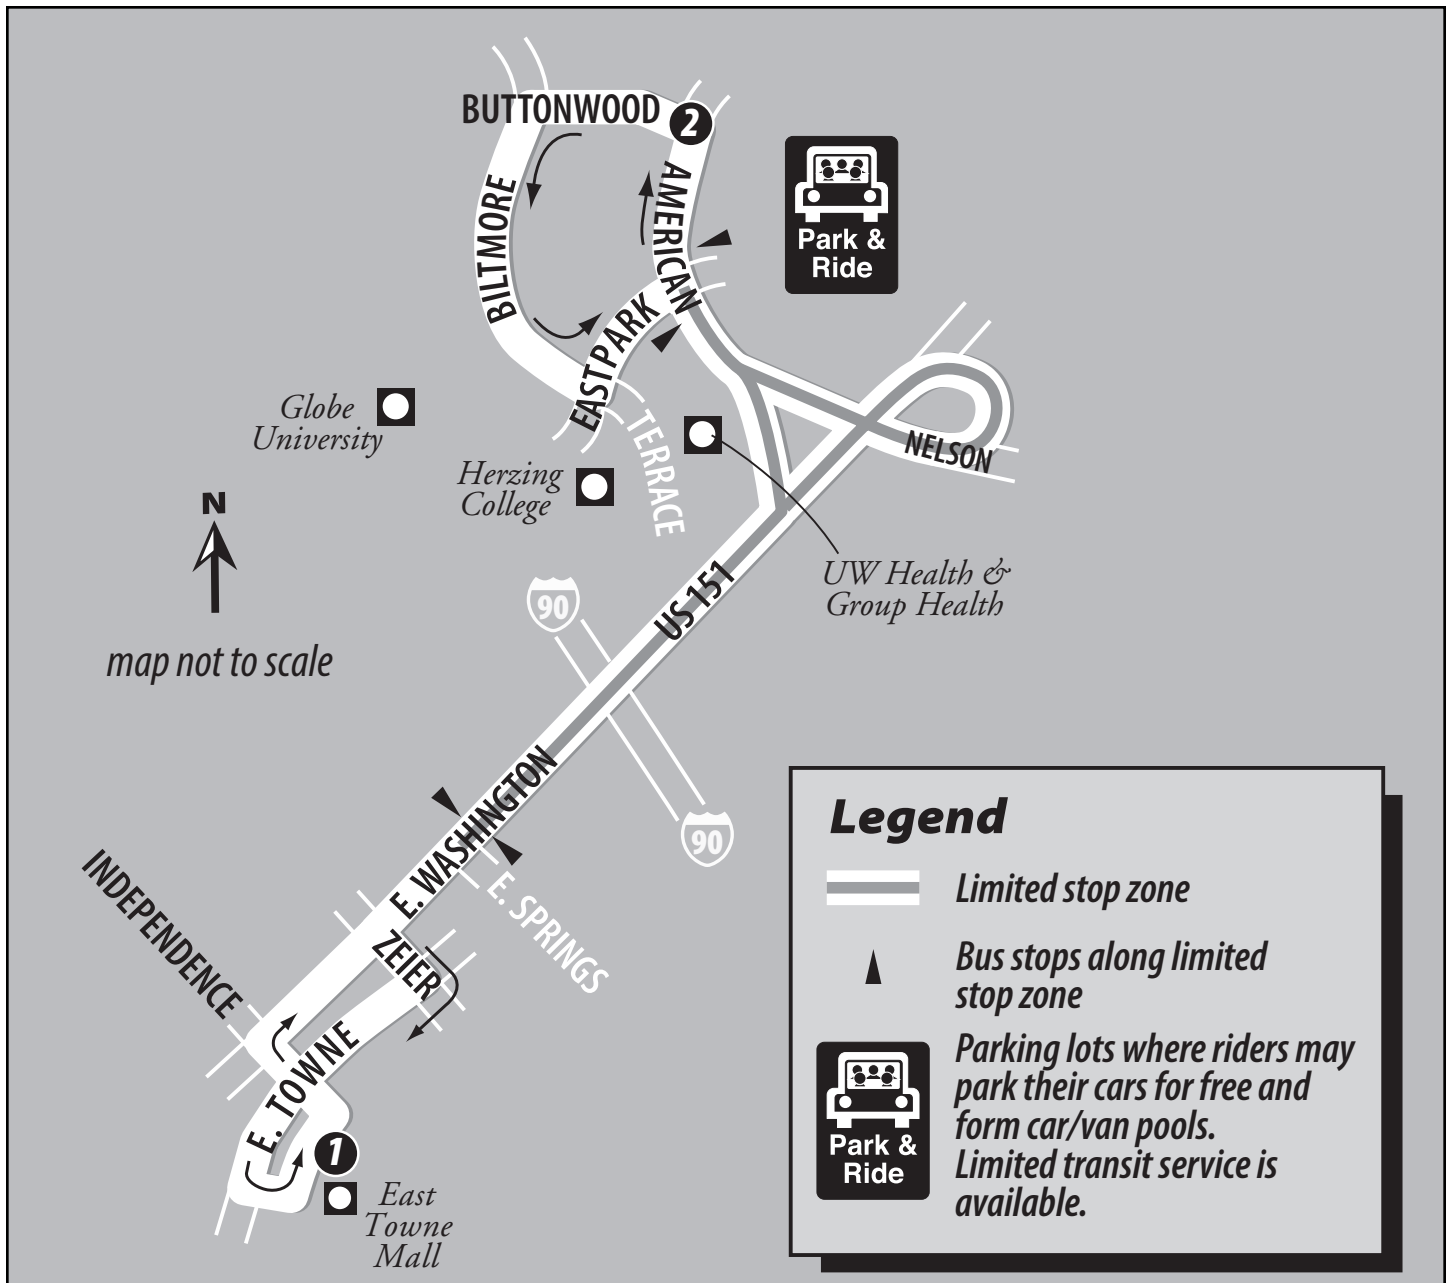

26 Weekday - American Center Loop

Comes From Route	East Towne Mall	Buttonwood Dr. and American Pkwy.	East Towne Mall	Becomes Route
	1	2	1	
30	9:34	9:42	9:51	30
30	10:34	10:42	10:51	30
30	11:34	11:42	11:51	30
30	12:34	12:42	12:51	30
30	1:34	1:42	1:51	30
30	2:34	2:42	2:51	30
30	3:34	3:42	3:51	30

WEEKDAY