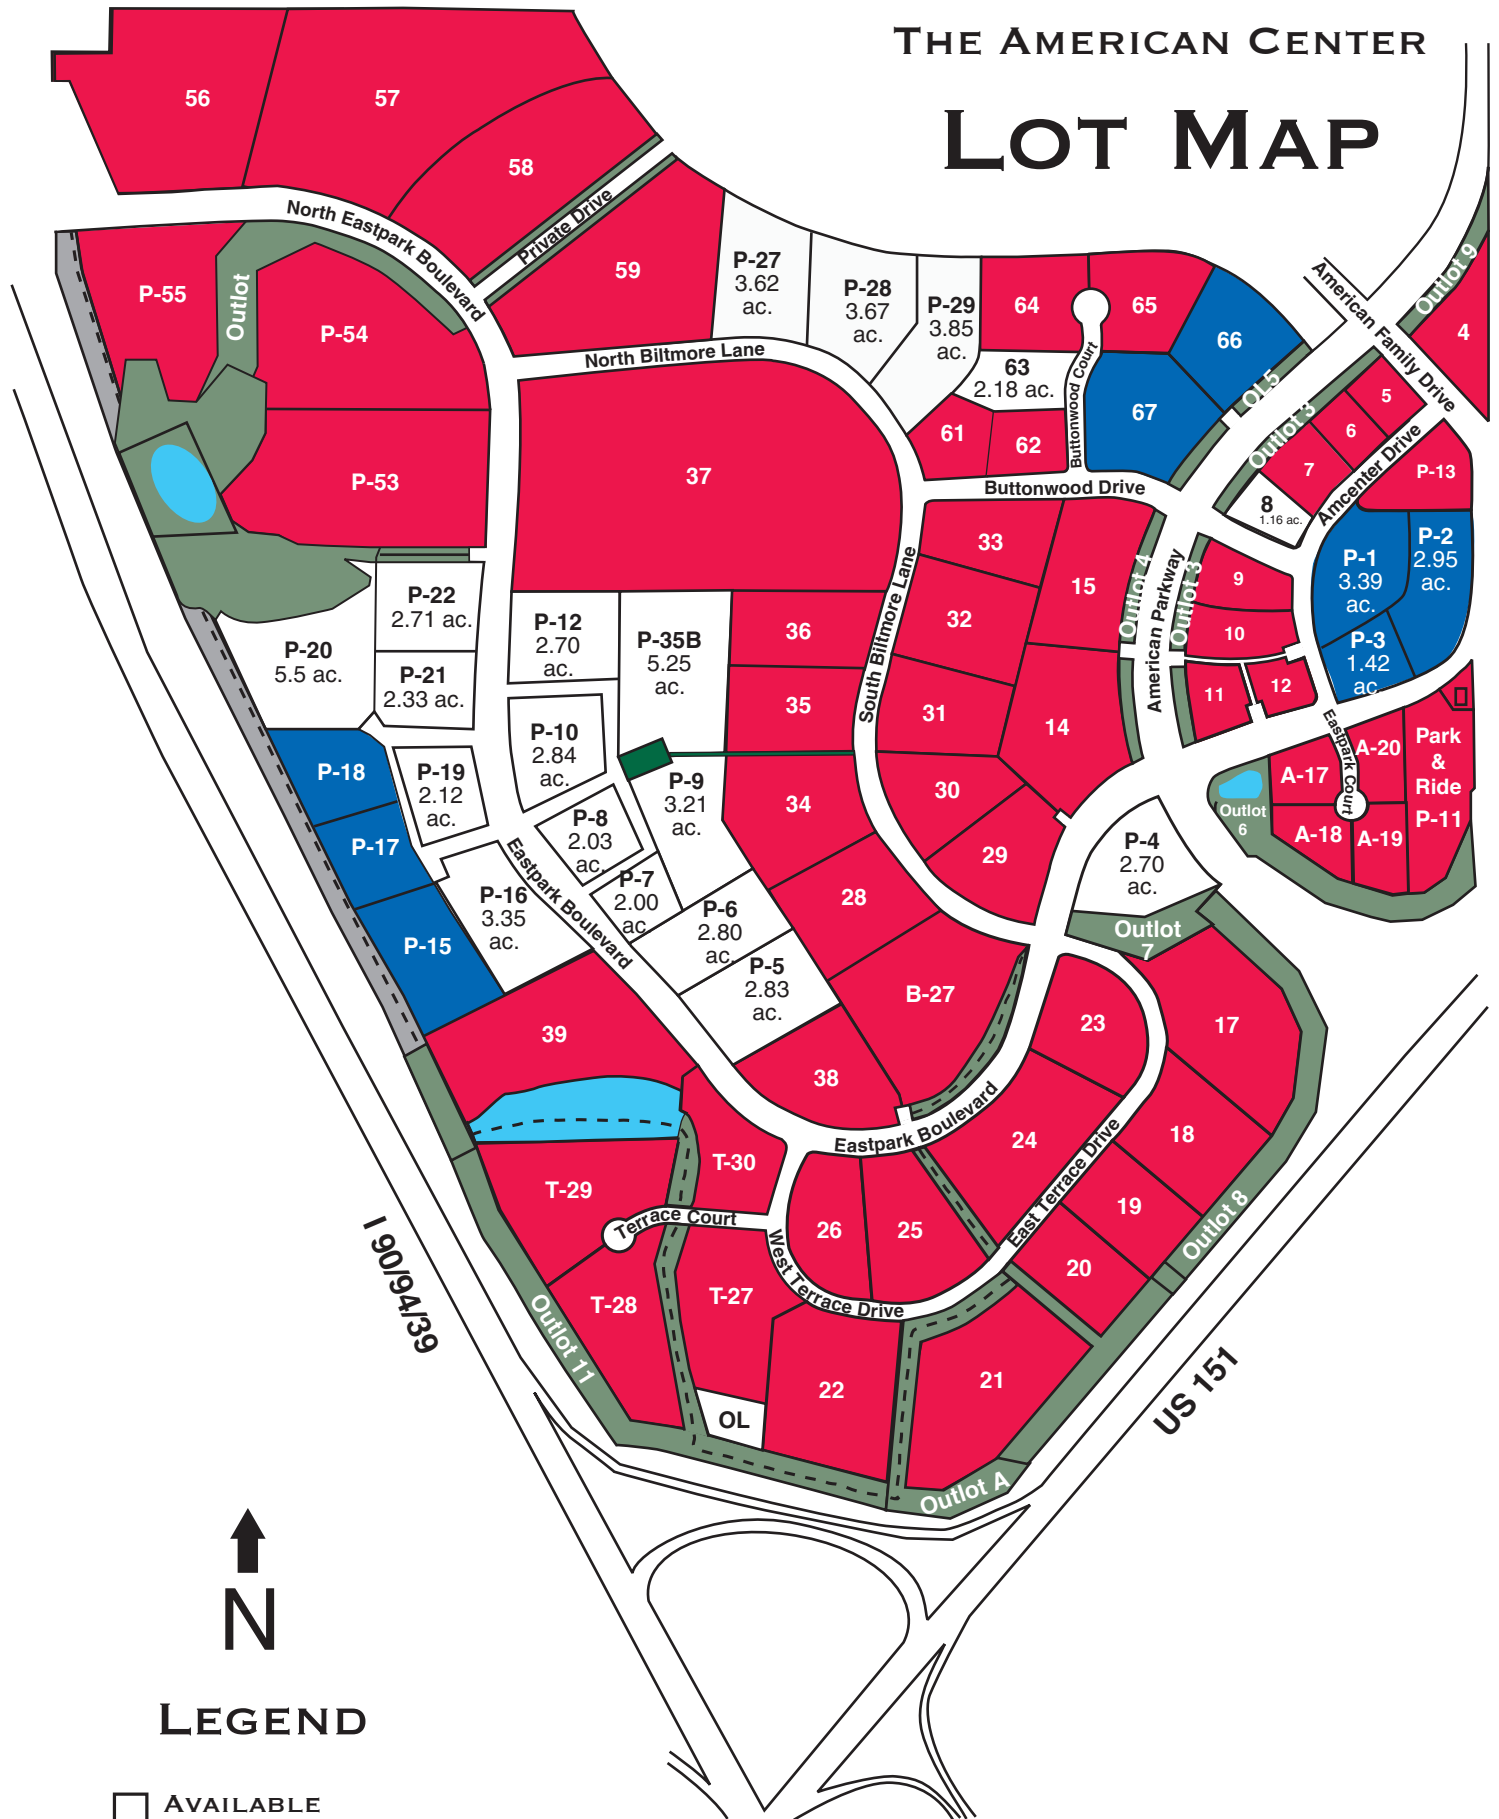

THE AMERICAN CENTER

LOT MAP

LEGEND

- AVAILABLE
- UNDER CONTRACT
- SOLD
- PLANNED
- OPEN SPACE/ GREENWAY/POND