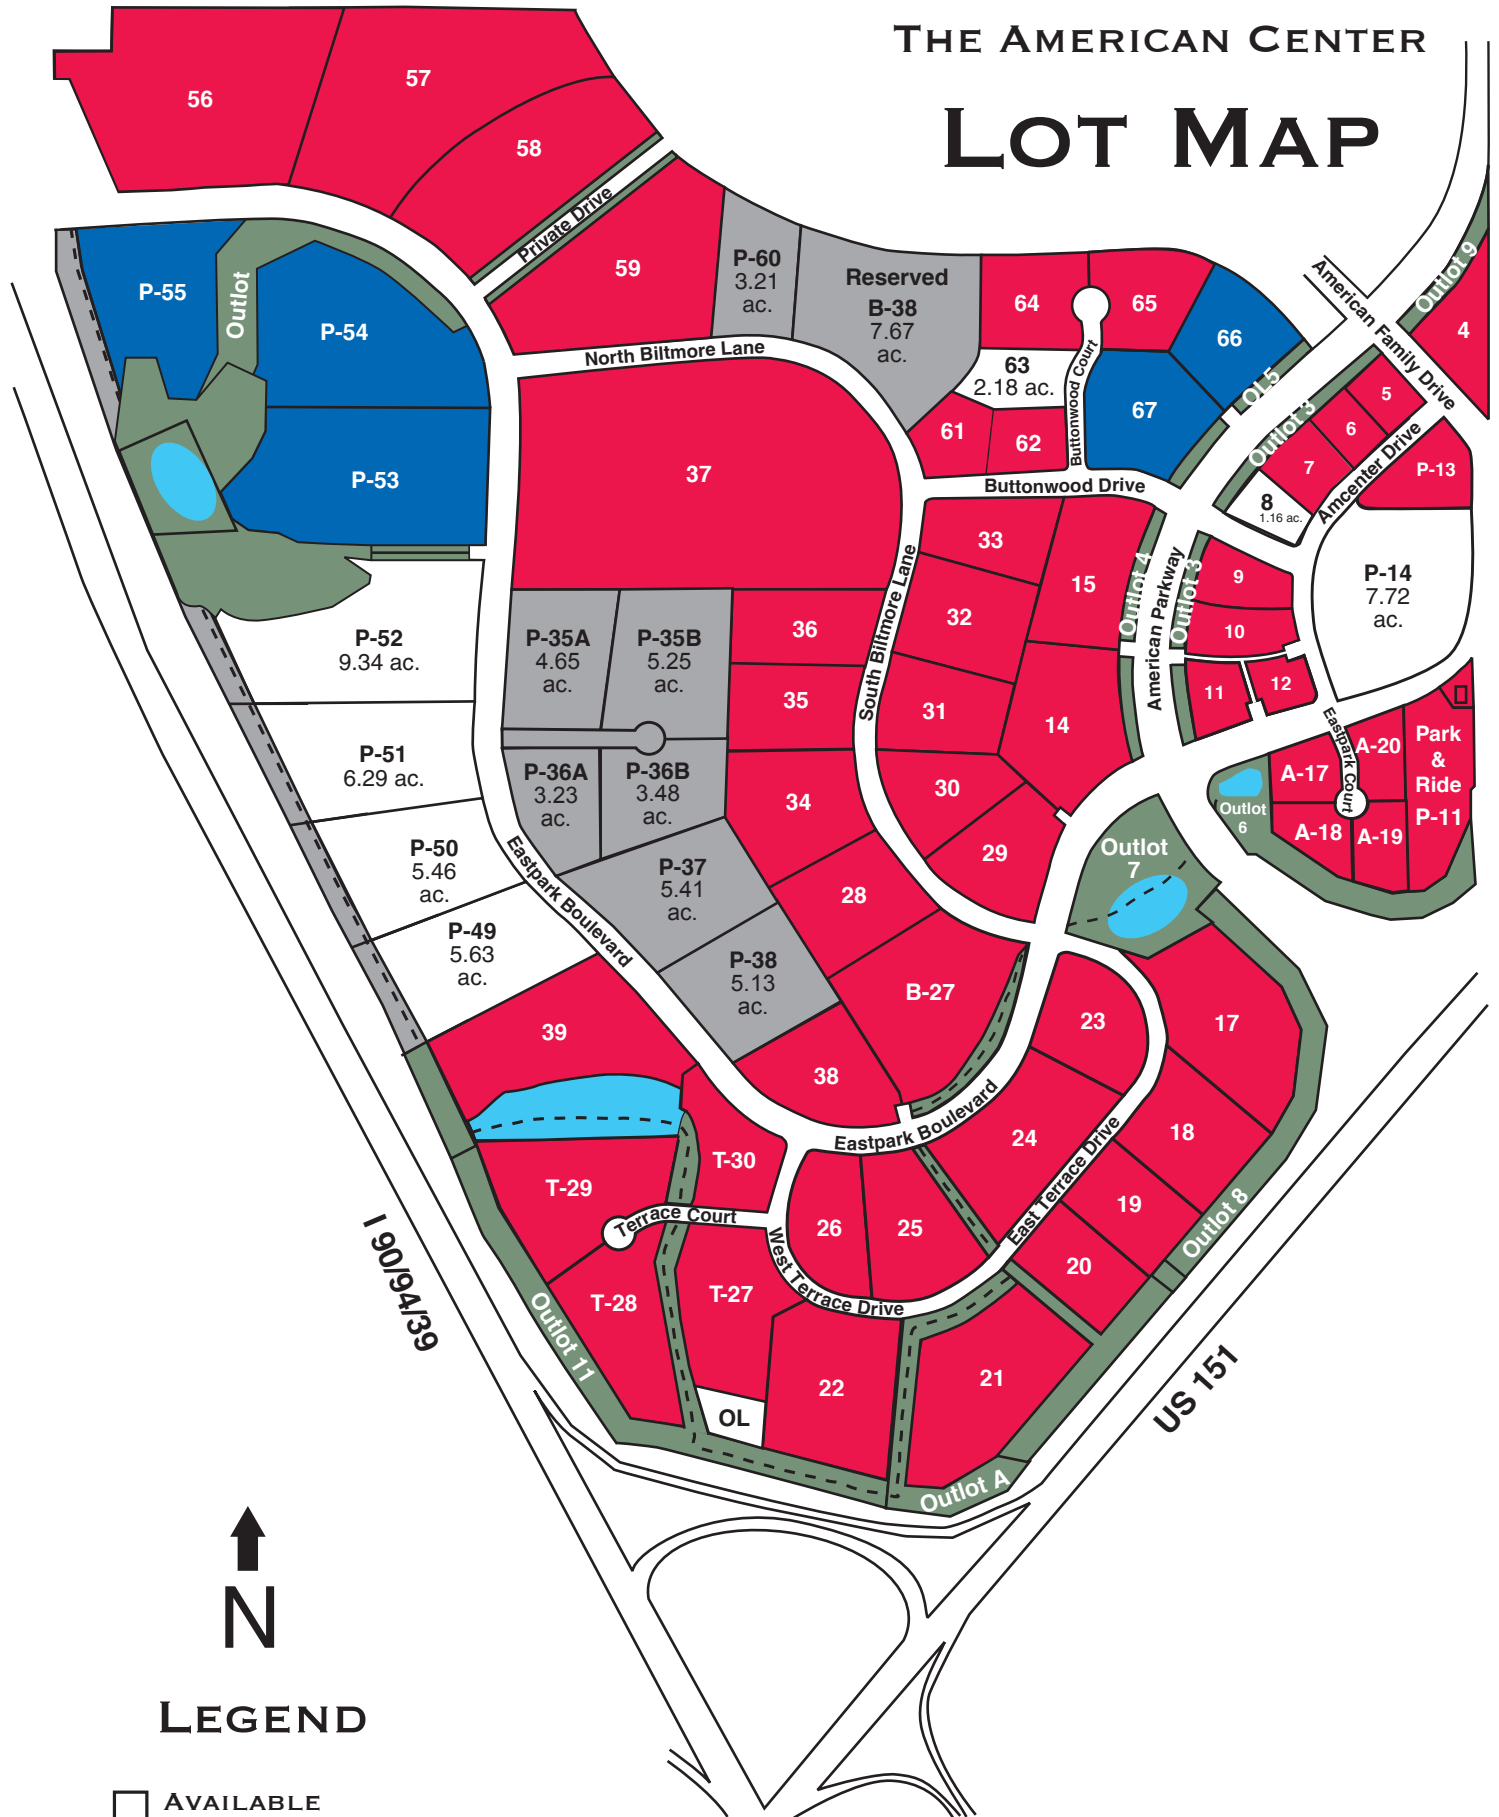

THE AMERICAN CENTER

LOT MAP

LEGEND

- AVAILABLE
- UNDER CONTRACT
- SOLD
- PLANNED
- OPEN SPACE/ GREENWAY/POND